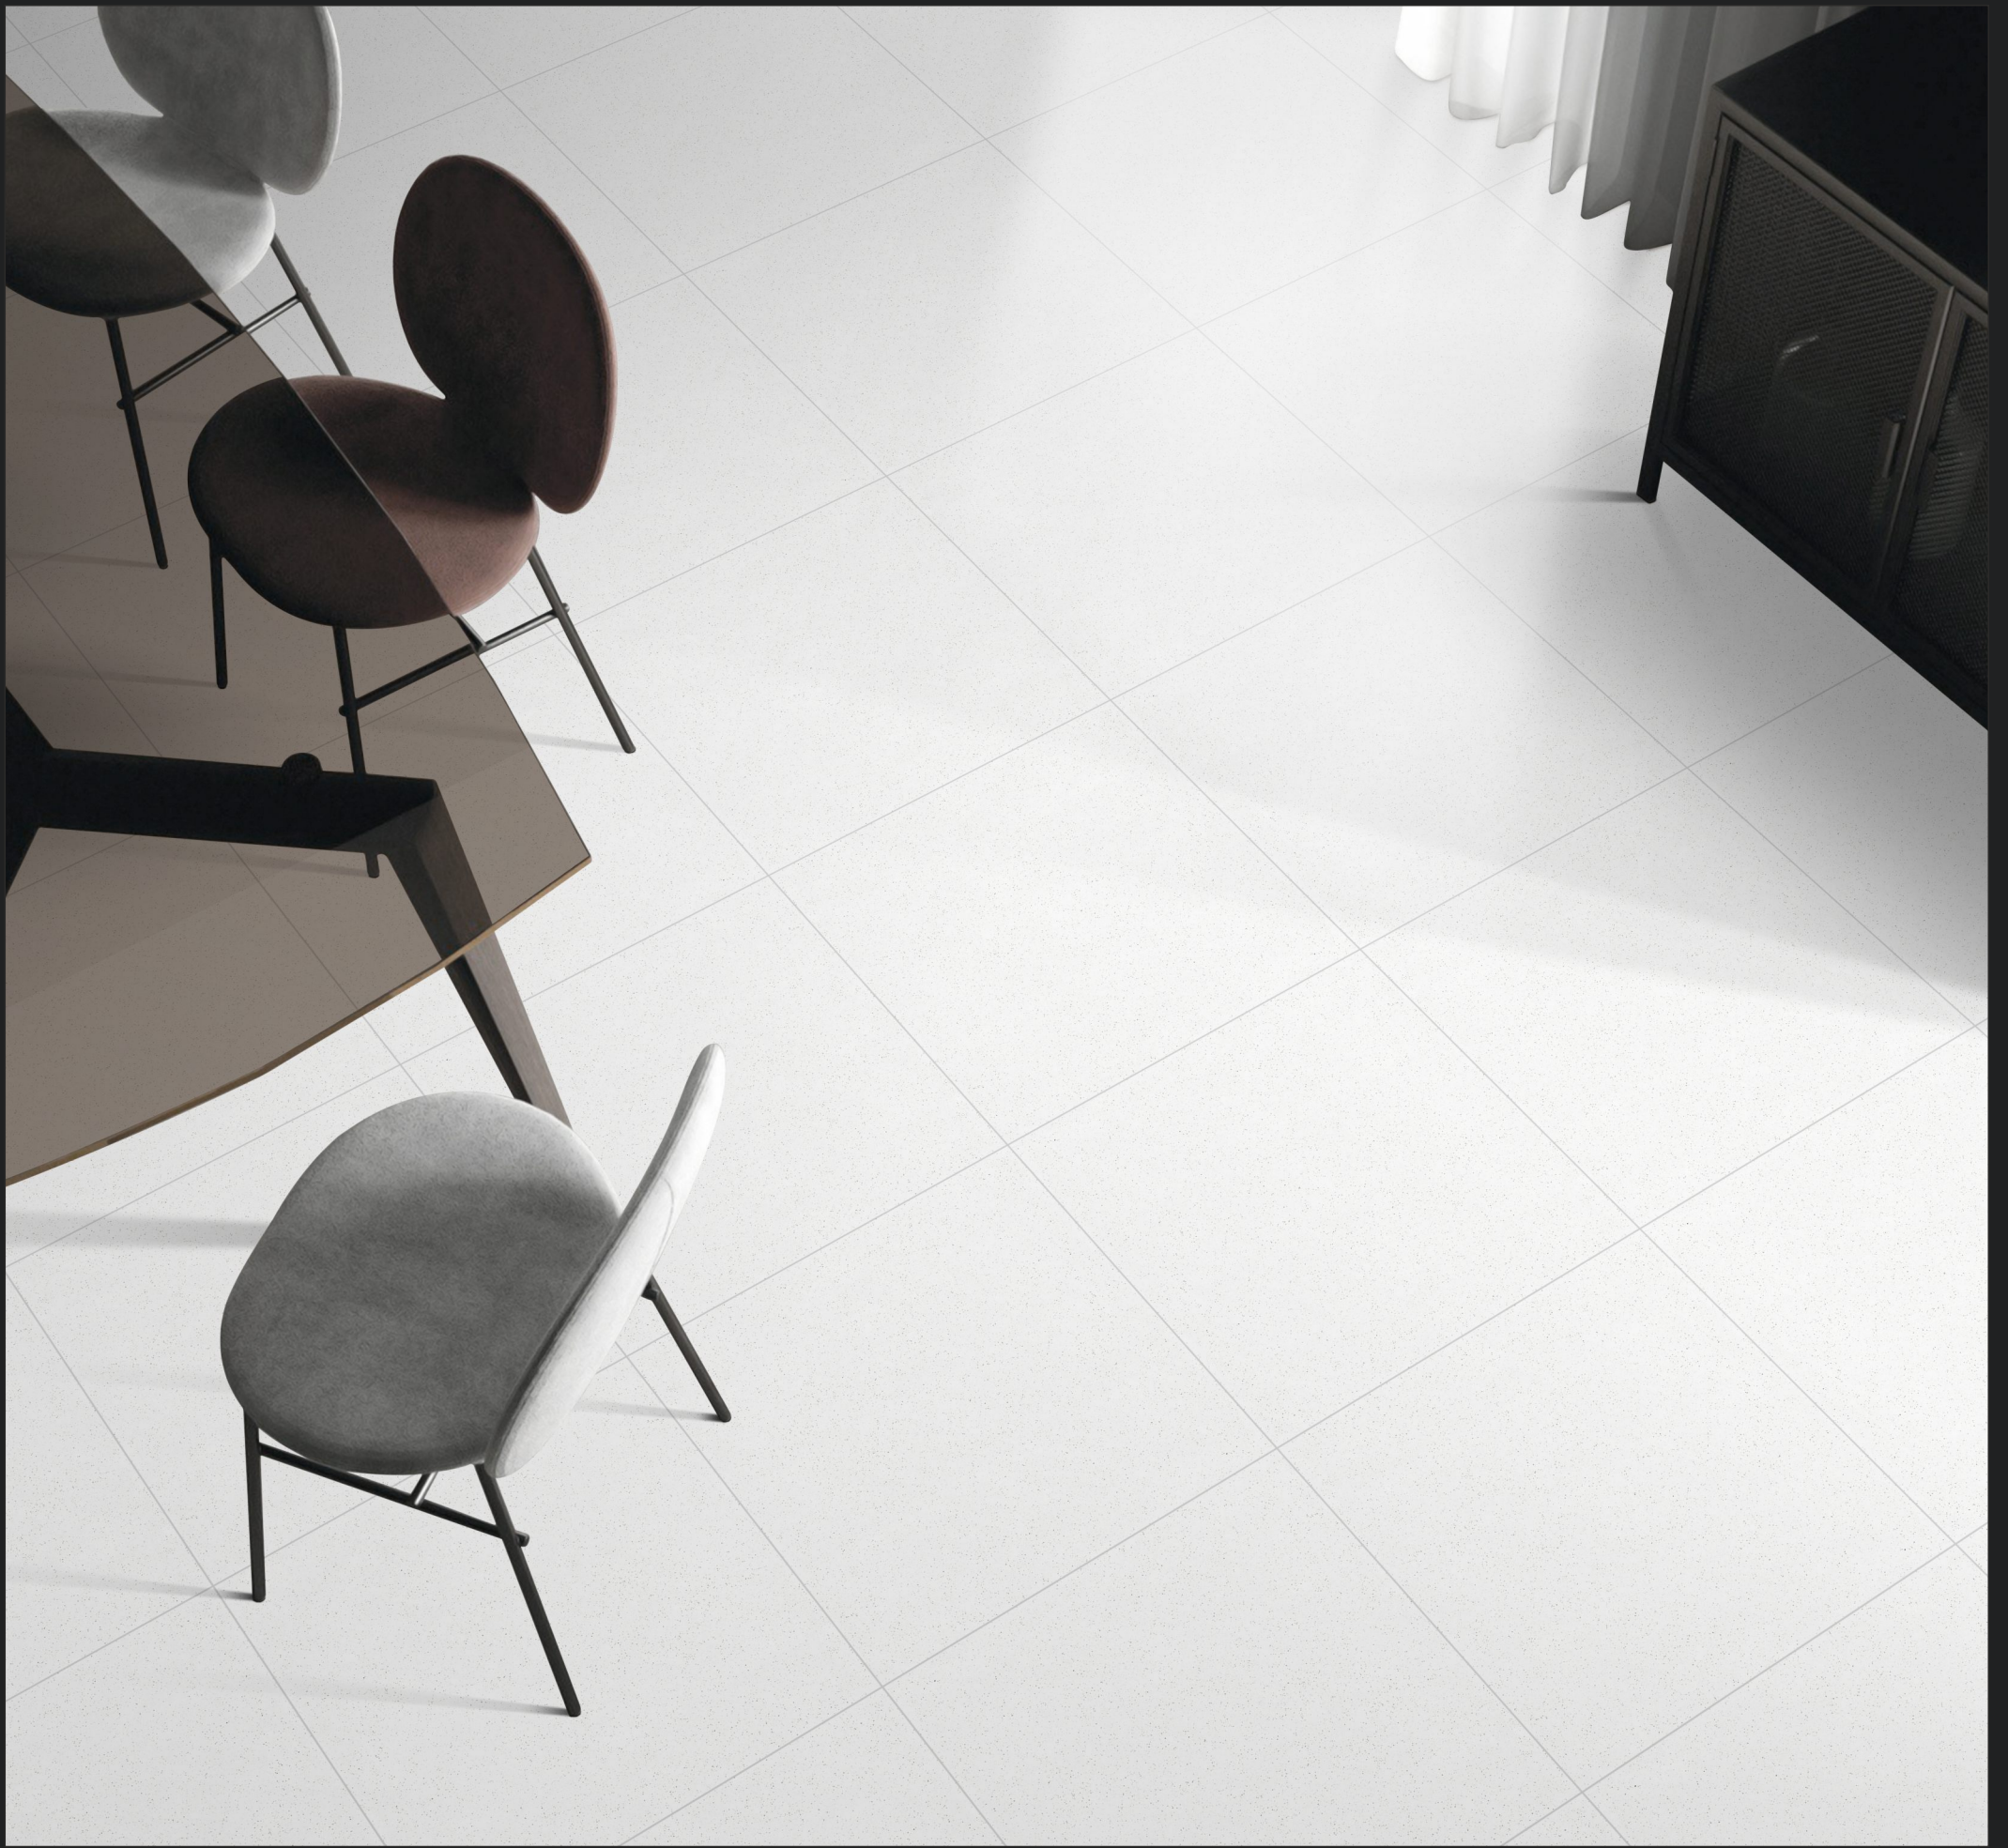

**NEXONA
WHITE**

Finish :
Matt Lappato

Size :
600x600mm

LAPPATO
COLLECTION