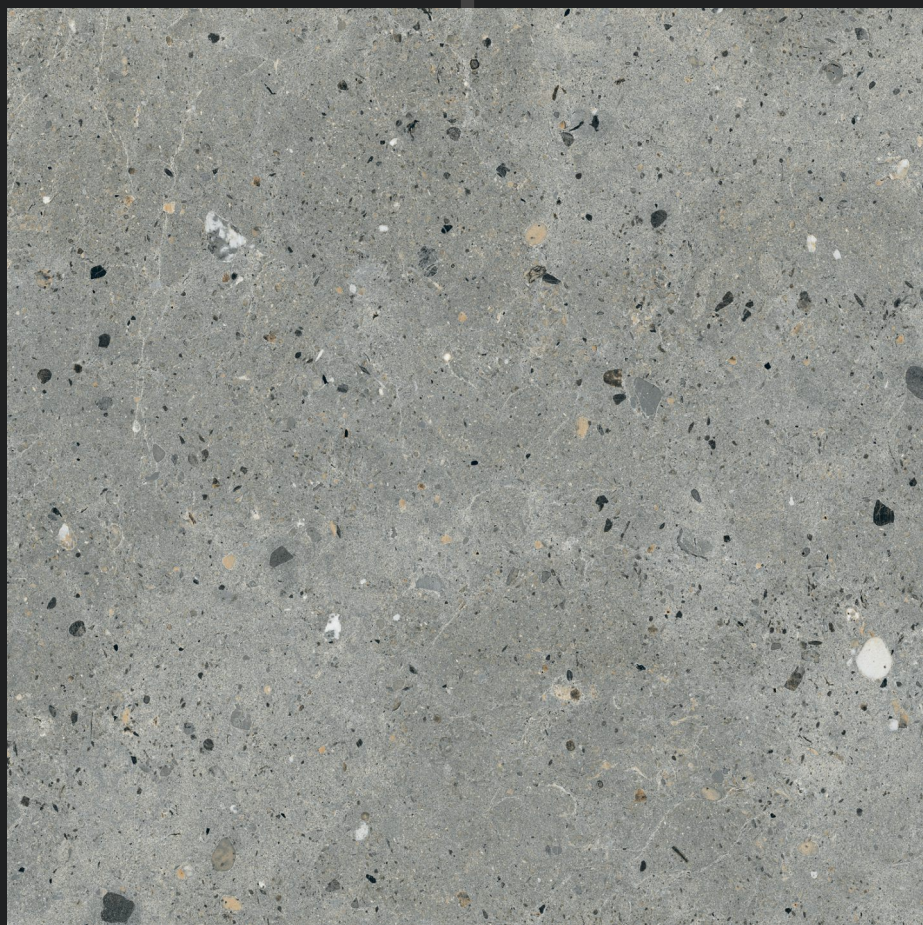

LAPPATO
COLLECTION

WILLIAM GREY

Finish :
Matt Lappato

Size :
600x600mm